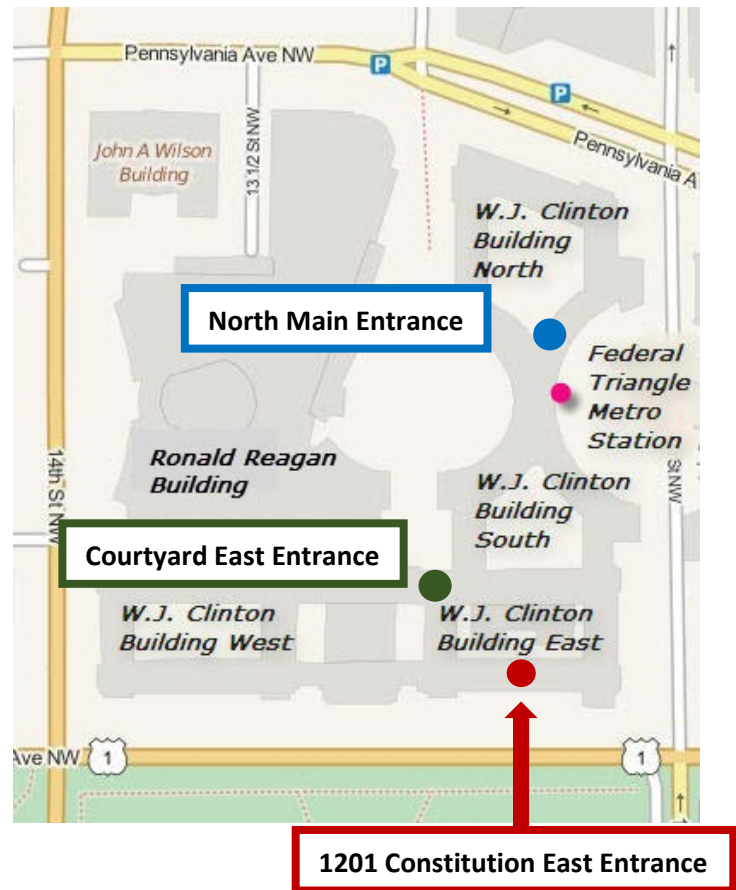

## Directions to William Ruckelshaus Conference Center (WRCC)

### 1201 Constitution East Entrance

- Proceed through security to the elevator bank adjacent from the entry doors.
- Take elevator to the **Basement level (B)**.
- Exit elevator and **make a left**. Follow signs directing you to the William Ruckelshaus Conference Center.
- **You've arrived** when you see glass doors/area.

### Courtyard East Entrance

- Proceed through security to enter elevator bank or stairs to the right
- Take elevator or stairs to **Basement level (B)**.
- Exit elevator or stairs and **make a left**.
- **Follow signs** directing you to the William Ruckelshaus Conference Center.
- **You've arrived** when you see a glass encased area with glass doors.

*Please note, there are also signs located in the hallways to point to the Conference Center.*